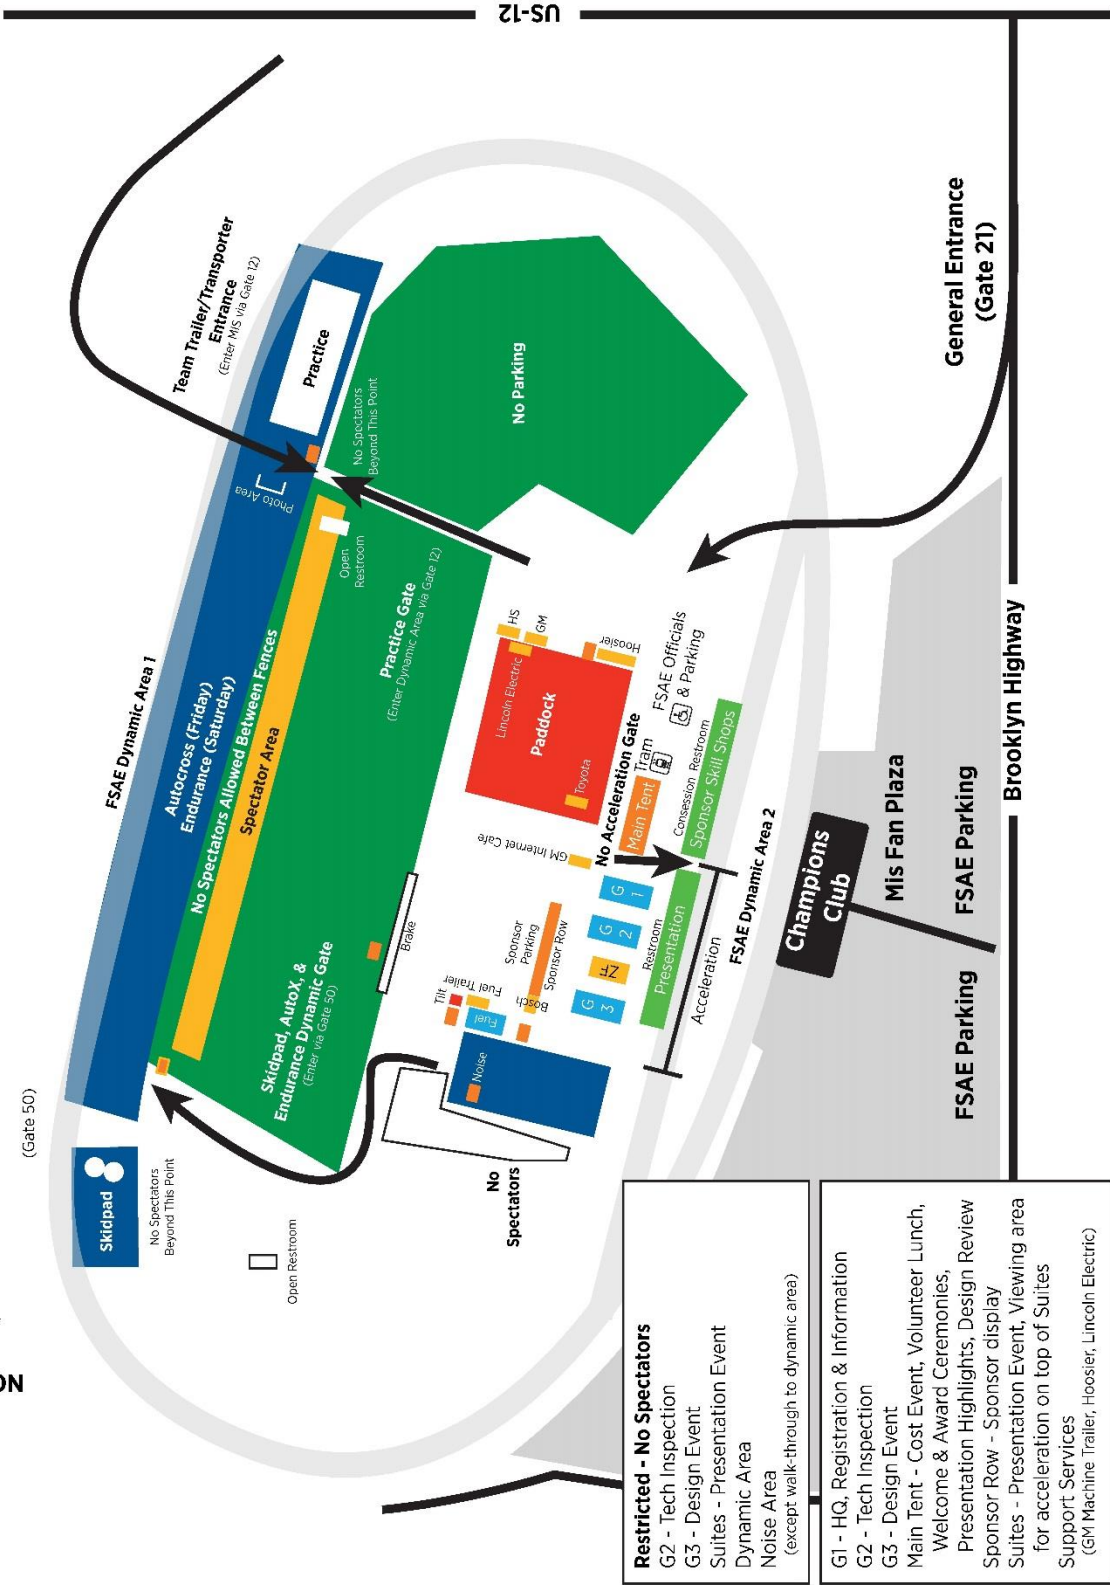

CONCESSIONS: Concessions are available under the suites (south of Garage 1).

Wed.-Sat 8 a.m. - 6 p.m.*

* As business dictates.

RESTROOMS: Restrooms are available throughout event site.

RESTRICTED ACCESS ONSITE: Please note your wristband does not grant you access to "dynamic event areas". Do not enter areas noted restricted.

STORM SHELTER: In the event of severe weather, we have been instructed by MIS management to gather inside the pedestrian tunnels located under suites.

PARKING: Enter the MIS through Gate 21 off Brooklyn Highway. All parking will be directed by volunteers for general parking.

EVENT MAP

- | | |
|---|---|
| <p>Restricted - No Spectators</p> <ul style="list-style-type: none"> G2 - Tech Inspection G3 - Design Event Suites - Presentation Event Dynamic Area Noise Area (except walk-through to dynamic area) | <ul style="list-style-type: none"> G1 - HQ, Registration & Information G2 - Tech Inspection G3 - Design Event Main Tent - Cost Event, Volunteer Lunch, Welcome & Award Ceremonies, Presentation Highlights, Design Review Sponsor Row - Sponsor display Suites - Presentation Event, Viewing area for acceleration on top of Suites Support Services (GM Machine Trailer, Hoosier, Lincoln Electric) |
|---|---|